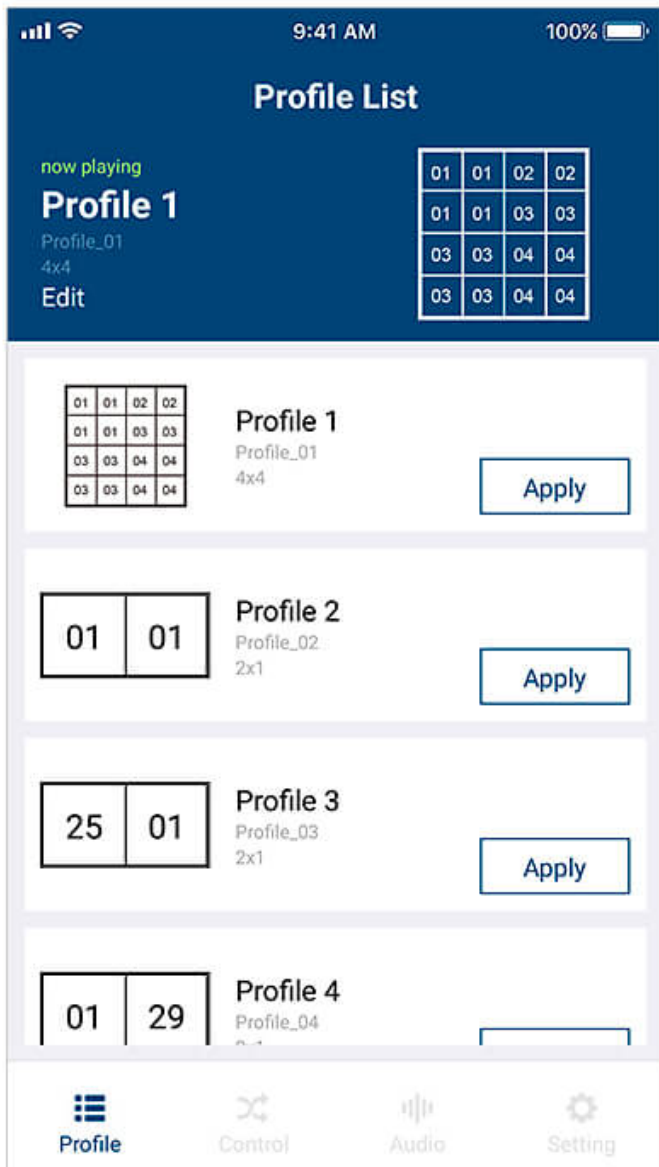

## ATEN Video Matrix Control App

ATEN Video Matrix Control App – Mobile App

### Simple Setup and Login

Auto scan the network for ATEN Video Matrix devices and connect by entering the corresponding IP Address, User Name, and Password.

**Easy Profile Management**

Scroll among multiple Profiles to select and apply for current application needs. In addition, you can edit a Profile's Layout contents by easily changing the input sources via GUI.

### Instant Switching

Switch video sources instantly via your mobile device by simply selecting the input port and output port.

**Flexible Audio Control**

Route, embed/de-embed, or turn on/off any audio input with ease.