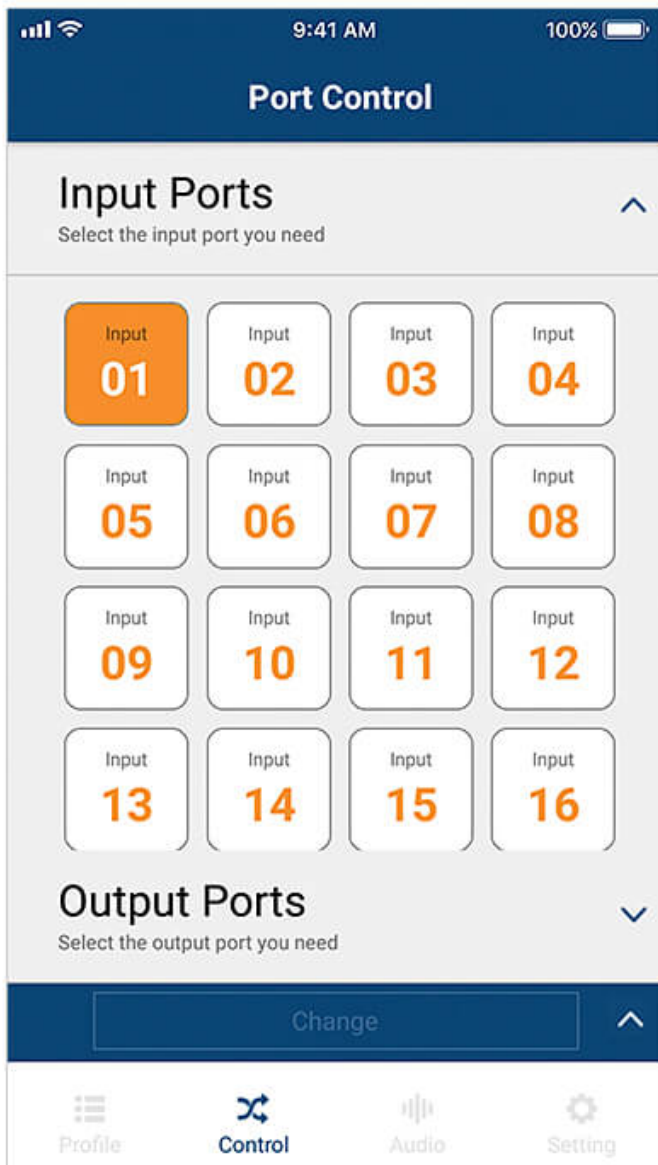

## ATEN Video Matrix Control App

ATEN Video Matrix Control App – Mobile App

### Simple Setup and Login

Auto scan the network for ATEN Video Matrix devices and connect by entering the corresponding IP Address, User Name, and Password.

**Easy Profile Management**

Scroll among multiple Profiles to select and apply for current application needs. In addition, you can edit a Profile's Layout contents by easily changing the input sources via GUI.

### Instant Switching

Switch video sources instantly via your mobile device by simply selecting the input port and output port.

**Flexible Audio Control**

Route, embed/de-embed, or turn on/off any audio input with ease.

### Features

- Simple Login – auto search for devices and tap any Video Matrix to log in
- Easy Profile Change – flick between multiple layouts as well as apply a new profile via visualized Profile ID
- Instant Source Switching – switch input sources on-the-go via graphical layout preview
- Audio Control – turn on/off or embed/de-embed audio with ease
- Firmware Update Reminder – keeps you posted about the latest updates