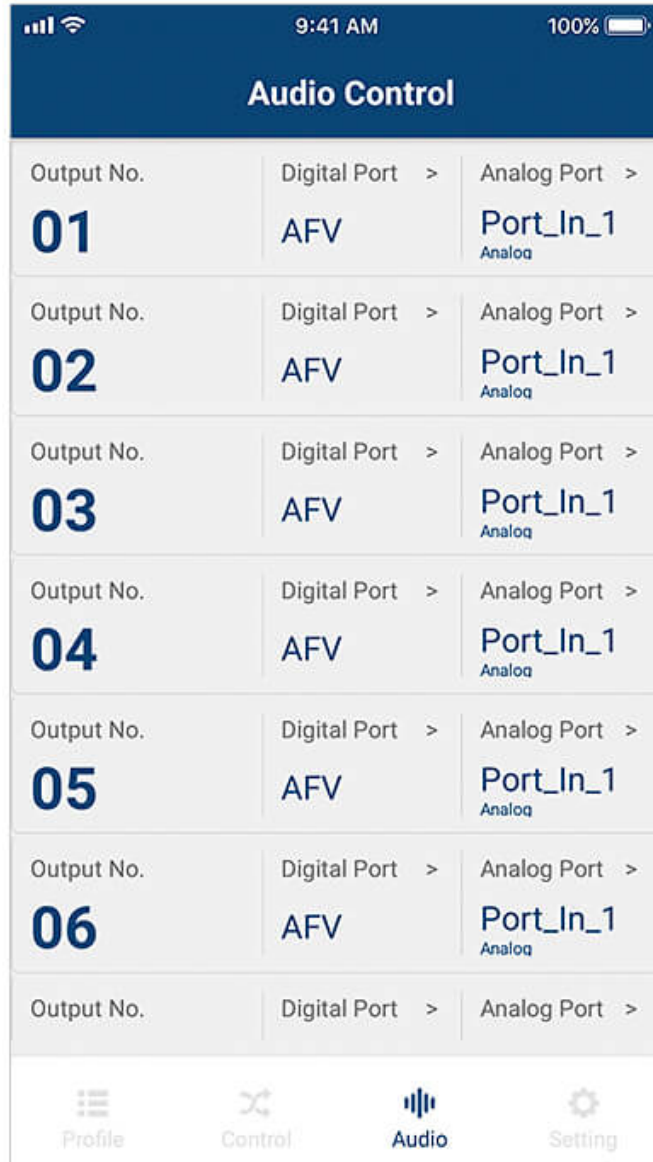

## ATEN Video Matrix Control App

ATEN Video Matrix Control App – Mobile App

### Simple Setup and Login

Auto scan the network for ATEN Video Matrix devices and connect by entering the corresponding IP Address, User Name, and Password.

**Easy Profile Management**

Scroll among multiple Profiles to select and apply for current application needs. In addition, you can edit a Profile's Layout contents by easily changing the input sources via GUI.

### Instant Switching

Switch video sources instantly via your mobile device by simply selecting the input port and output port.

**Flexible Audio Control**

Route, embed/de-embed, or turn on/off any audio input with ease.

### Features

- Simple Login – auto search for devices and tap any Video Matrix to log in
- Easy Profile Change – flick between multiple layouts as well as apply a new profile via visualized Profile ID
- Instant Source Switching – switch input sources on-the-go via graphical layout preview
- Audio Control – turn on/off or embed/de-embed audio with ease
- Firmware Update Reminder – keeps you posted about the latest updates