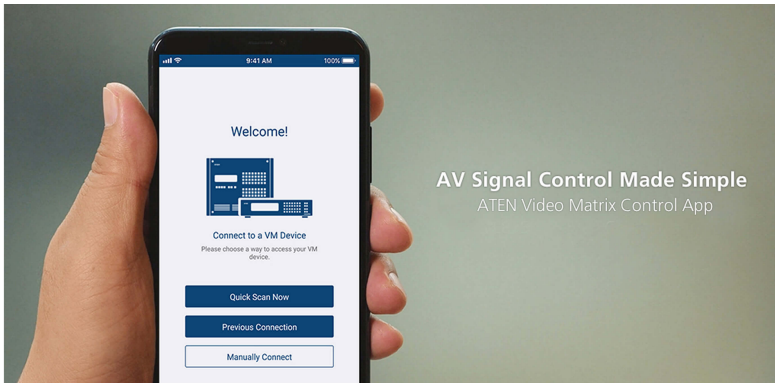

## ATEN Video Matrix Control App

ATEN Video Matrix Control App – Mobile App

### Simple Setup and Login

Auto scan the network for ATEN Video Matrix devices and connect by entering the corresponding IP Address, User Name, and Password.

**Easy Profile Management**

Scroll among multiple Profiles to select and apply for current application needs. In addition, you can edit a Profile's Layout contents by easily changing the input sources via GUI.

### Instant Switching

Switch video sources instantly via your mobile device by simply selecting the input port and output port.

**Flexible Audio Control**

Route, embed/de-embed, or turn on/off any audio input with ease.