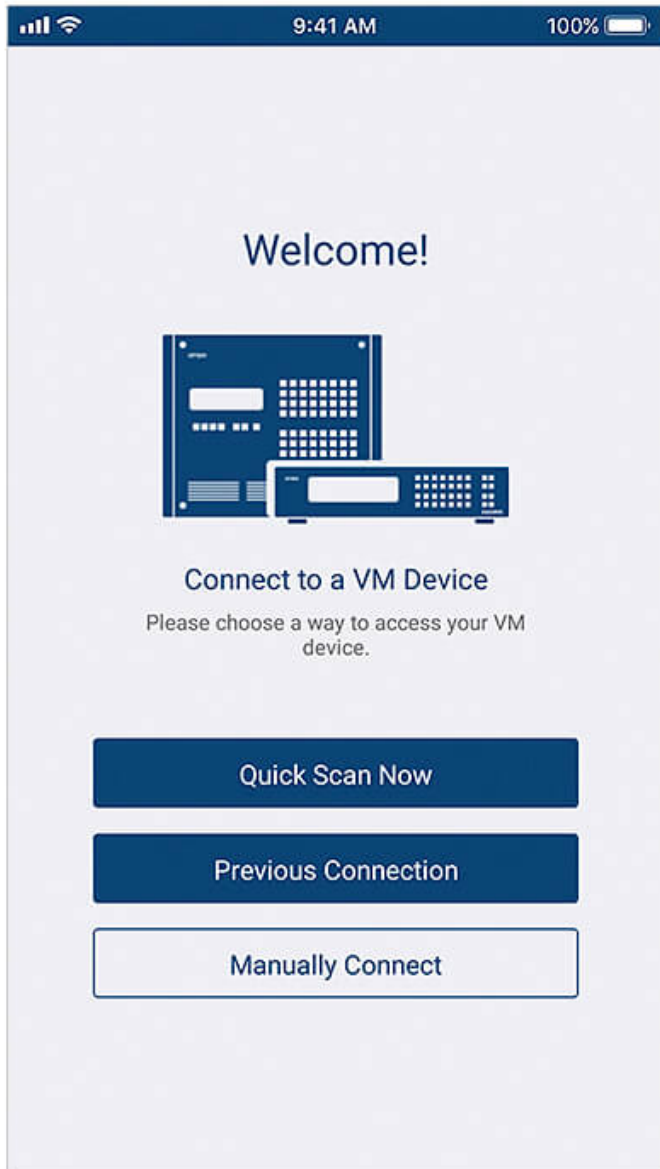

## ATEN Video Matrix Control App

ATEN Video Matrix Control App – Mobile App

### Simple Setup and Login

Auto scan the network for ATEN Video Matrix devices and connect by entering the corresponding IP Address, User Name, and Password.

**Easy Profile Management**

Scroll among multiple Profiles to select and apply for current application needs. In addition, you can edit a Profile's Layout contents by easily changing the input sources via GUI.

### Instant Switching

Switch video sources instantly via your mobile device by simply selecting the input port and output port.

**Flexible Audio Control**

Route, embed/de-embed, or turn on/off any audio input with ease.