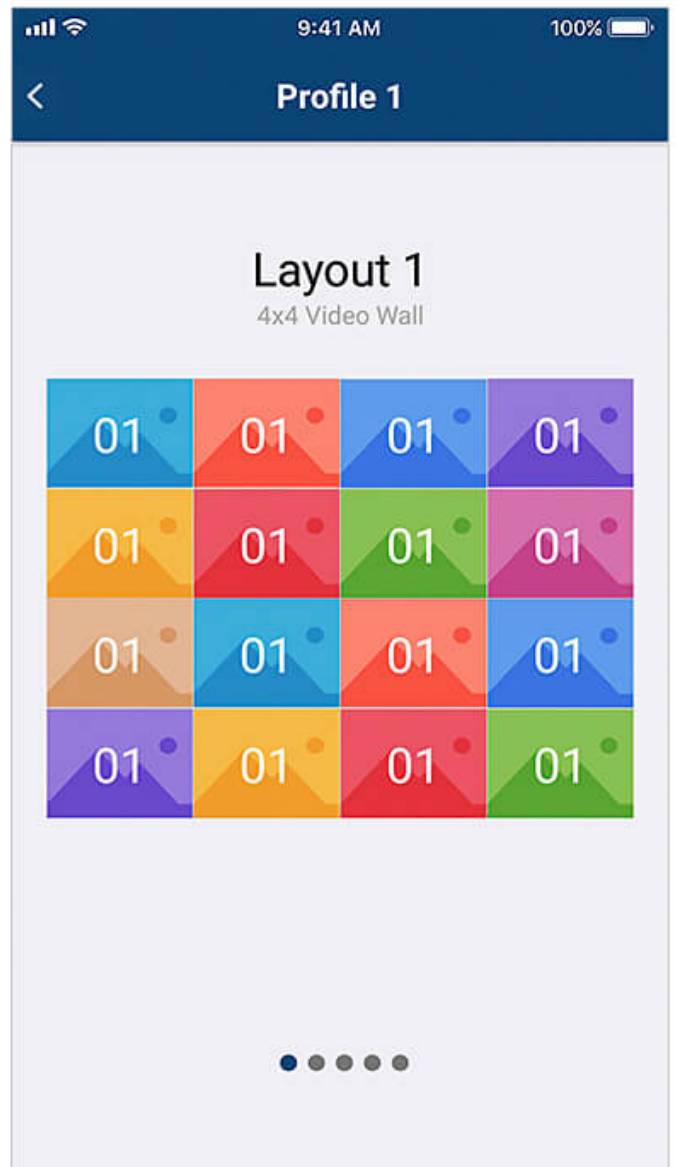

## ATEN Video Matrix Control App

ATEN Video Matrix Control App – Mobile App

### Simple Setup and Login

Auto scan the network for ATEN Video Matrix devices and connect by entering the corresponding IP Address, User Name, and Password.

**Easy Profile Management**

Scroll among multiple Profiles to select and apply for current application needs. In addition, you can edit a Profile's Layout contents by easily changing the input sources via GUI.

### Instant Switching

Switch video sources instantly via your mobile device by simply selecting the input port and output port.

**Flexible Audio Control**

Route, embed/de-embed, or turn on/off any audio input with ease.