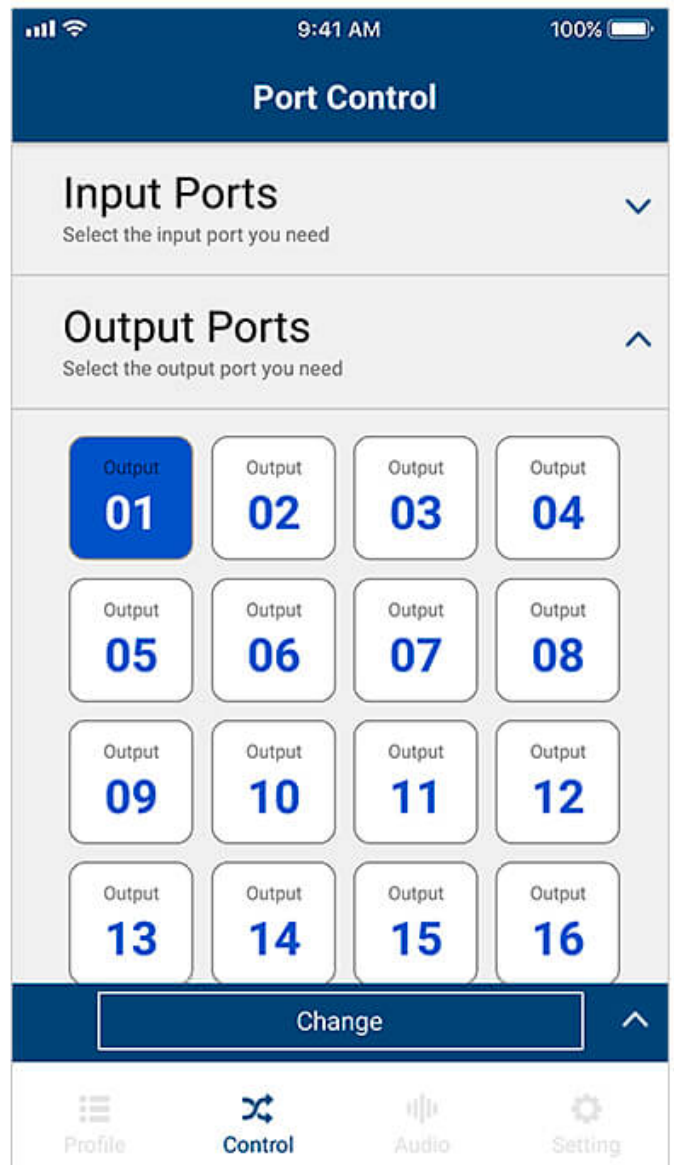

### Simple Setup and Login

Auto scan the network for ATEN Video Matrix devices and connect by entering the corresponding IP Address, User Name, and Password.

**Easy Profile Management**

Scroll among multiple Profiles to select and apply for current application needs. In addition, you can edit a Profile's Layout contents by easily changing the input sources via GUI.

### Instant Switching

Switch video sources instantly via your mobile device by simply selecting the input port and output port.

**Flexible Audio Control**

Route, embed/de-embed, or turn on/off any audio input with ease.

### Features

- Simple Login – auto search for devices and tap any Video Matrix to log in
- Easy Profile Change – flick between multiple layouts as well as apply a new profile via visualized Profile ID
- Instant Source Switching – switch input sources on-the-go via graphical layout preview
- Audio Control – turn on/off or embed/de-embed audio with ease
- Firmware Update Reminder – keeps you posted about the latest updates